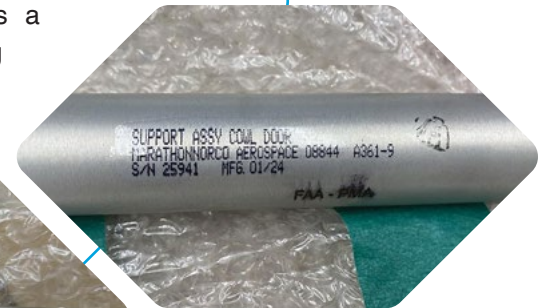

## Simple yet clever design fits a variety of applications

MarathonNorco is the industry and technology leader for Hold Open Rods. Telescoping and fixed-length struts are produced in a wide variety of sizes, shapes, lengths and special features, making them well suited for many industrial, commercial, marine and aviation applications. The struts are proof loads as heavy as 11,000 pounds and for ambient temperature conditions approaching 1,000 degrees F. Every strut features a patented locking mechanism and design flexibility with multiple end-fitting compatibility, rod end bearings, universal joints, clevis pins and more.