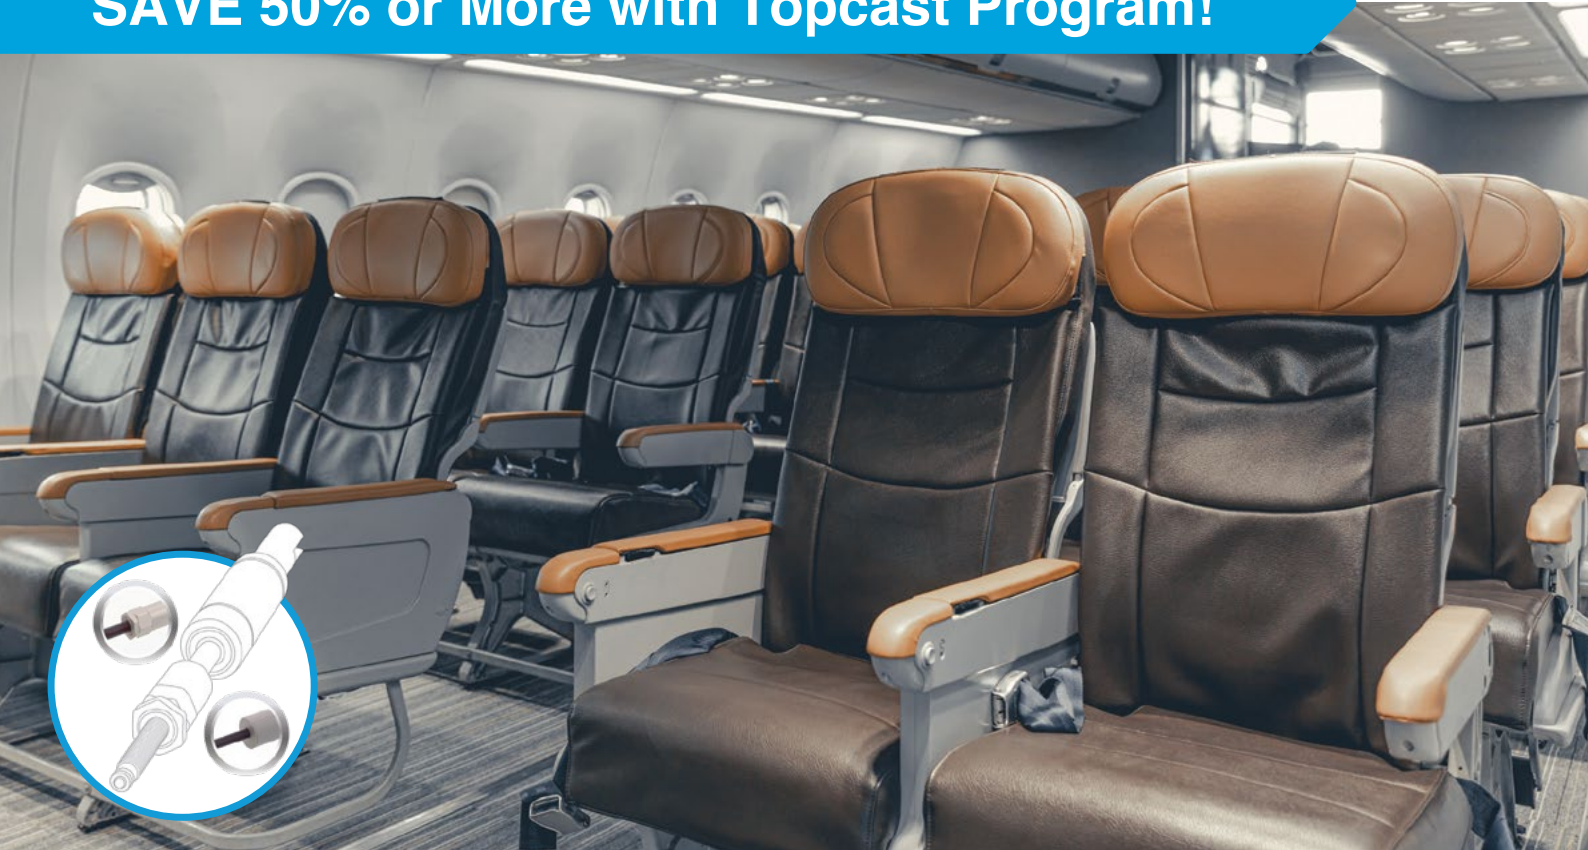

At Topcast, we pride ourselves as one-stop-shop for spare parts, components, raw materials and consumables sourcing service provider with our extensive network of business partners, global sourcing team and decades of experience servicing a vast and diverse customer base. We are a global connector, ultimately, we connect the world.

SAVE 50% or More with Topcast Program!

For more than 25 years, most world-leading manufacturers of aircraft seating and world's airlines trust to Mesag-System AG where quality and service is the product.

Based on passion and teamwork Mesag stands for sustainability, responsibility and flexibility.

CATEGORIES:

- AVIO Interiors
- B/E Aerospace
- Fast Aero Space
- Hansair Logistics
- Koito
- Recaro Aircraft Seating
- Safran Aerosystems (Monogram)
- Safran Seats France
- Safran Seats Tunisia
- Safran Seats USA LLC
- Toyota Tsusho Corporation
- ZIM Aircraft Seating

N2-LOK®

The original N2-LOK actuator is made in Switzerland and is used as a blockable high-tech LOK for aircraft seat.

Its components are made of aluminium alloy, steel and plastic.

N2-LOK is absolutely maintenance-free.

N2-LOK is a blockable actuator element with a built-in valve control through the hollow piston rod.

N2-LOK is operated by a control cable and a remote push button. The backrest can be adjusted into any required position.