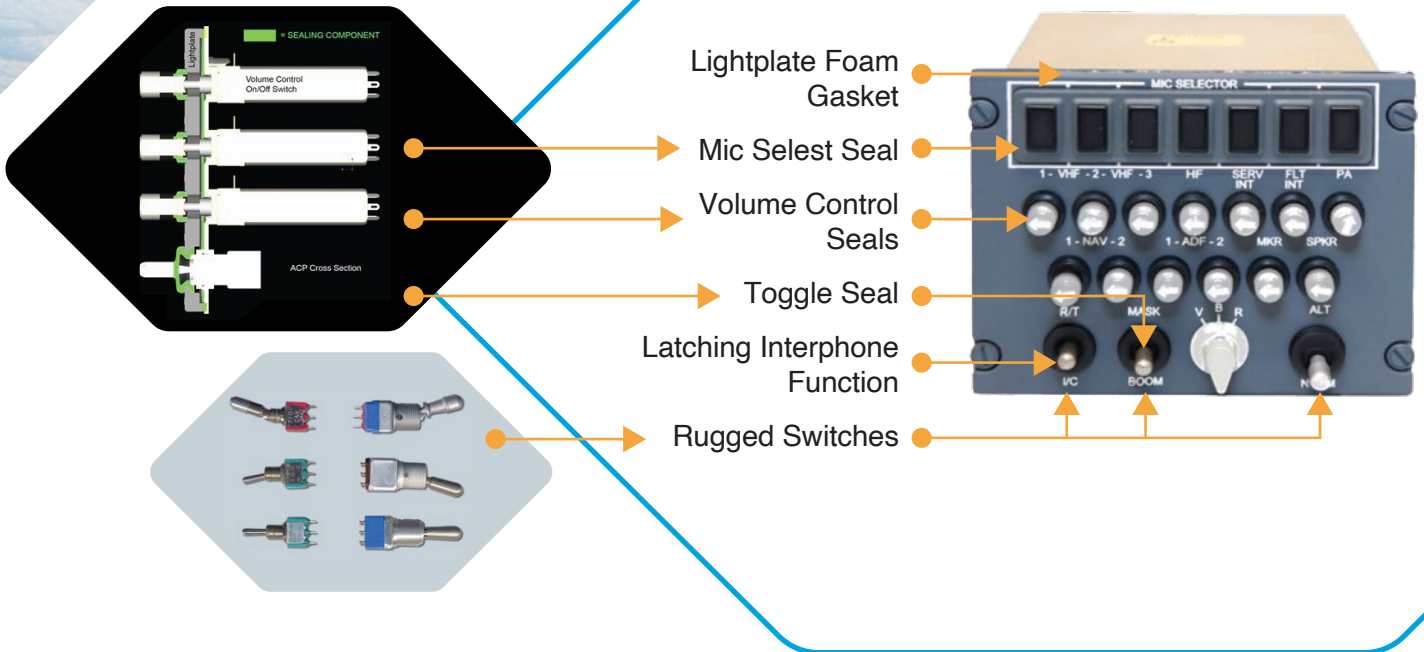

ACP Retrofit Program allows you to SAVE more, ensure you with HIGH reliability and **GUARANTEE** spillproof!