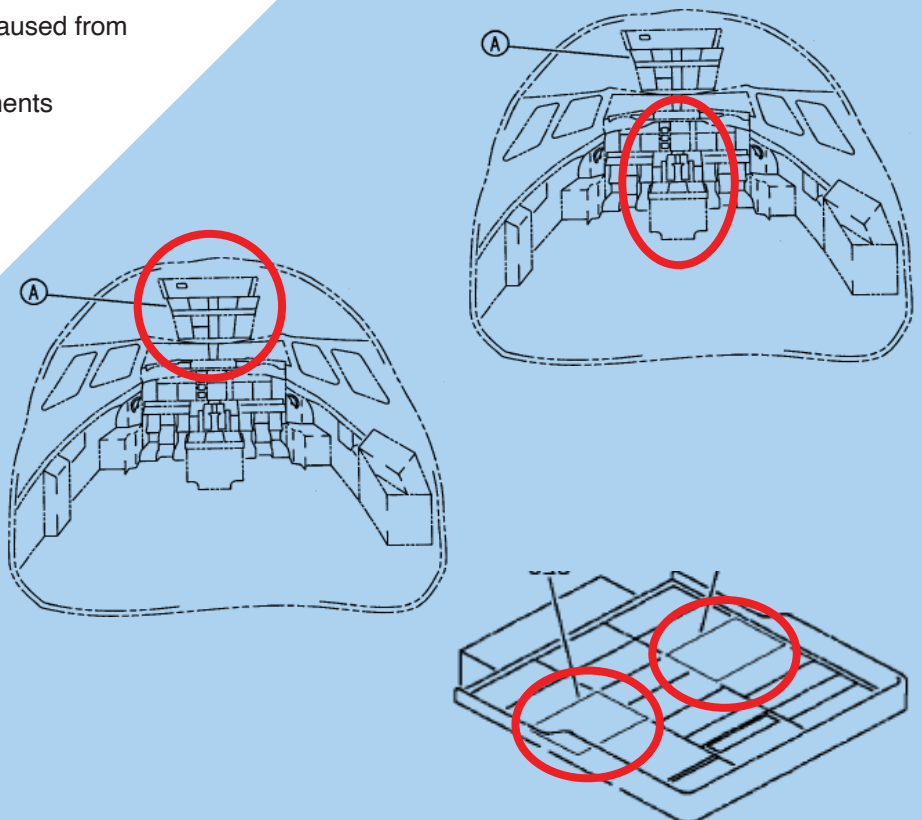

Competitive advantages

- Lengthen the life span of the ACP
- Reduce removal rates and repair costs caused from human induced damages
- Lowering the chances of PCBA replacements caused by Burnt PCB from liquid spills